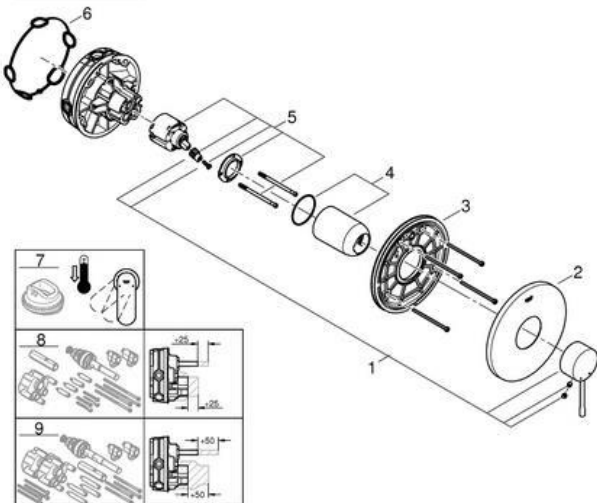

SPARE PARTS

Pos.-nr.	Prod. description	Order-nr.
1	Lever	46915000
2	Escutcheon	48428000
3	Mounting plate	48439000
4	Cap	02693000
5	Cartridge	46048000
6	Seal	48360000
7	Temperature limiter	46308000*
8	Universal extension set single-lever mixers, 25 mm	14056000*
9	Universal extension set single-lever mixers, 50 mm	14057000*

* Optional accessories

Note:

* All information of the above is for the reference only. No prior notice is made if any changes.